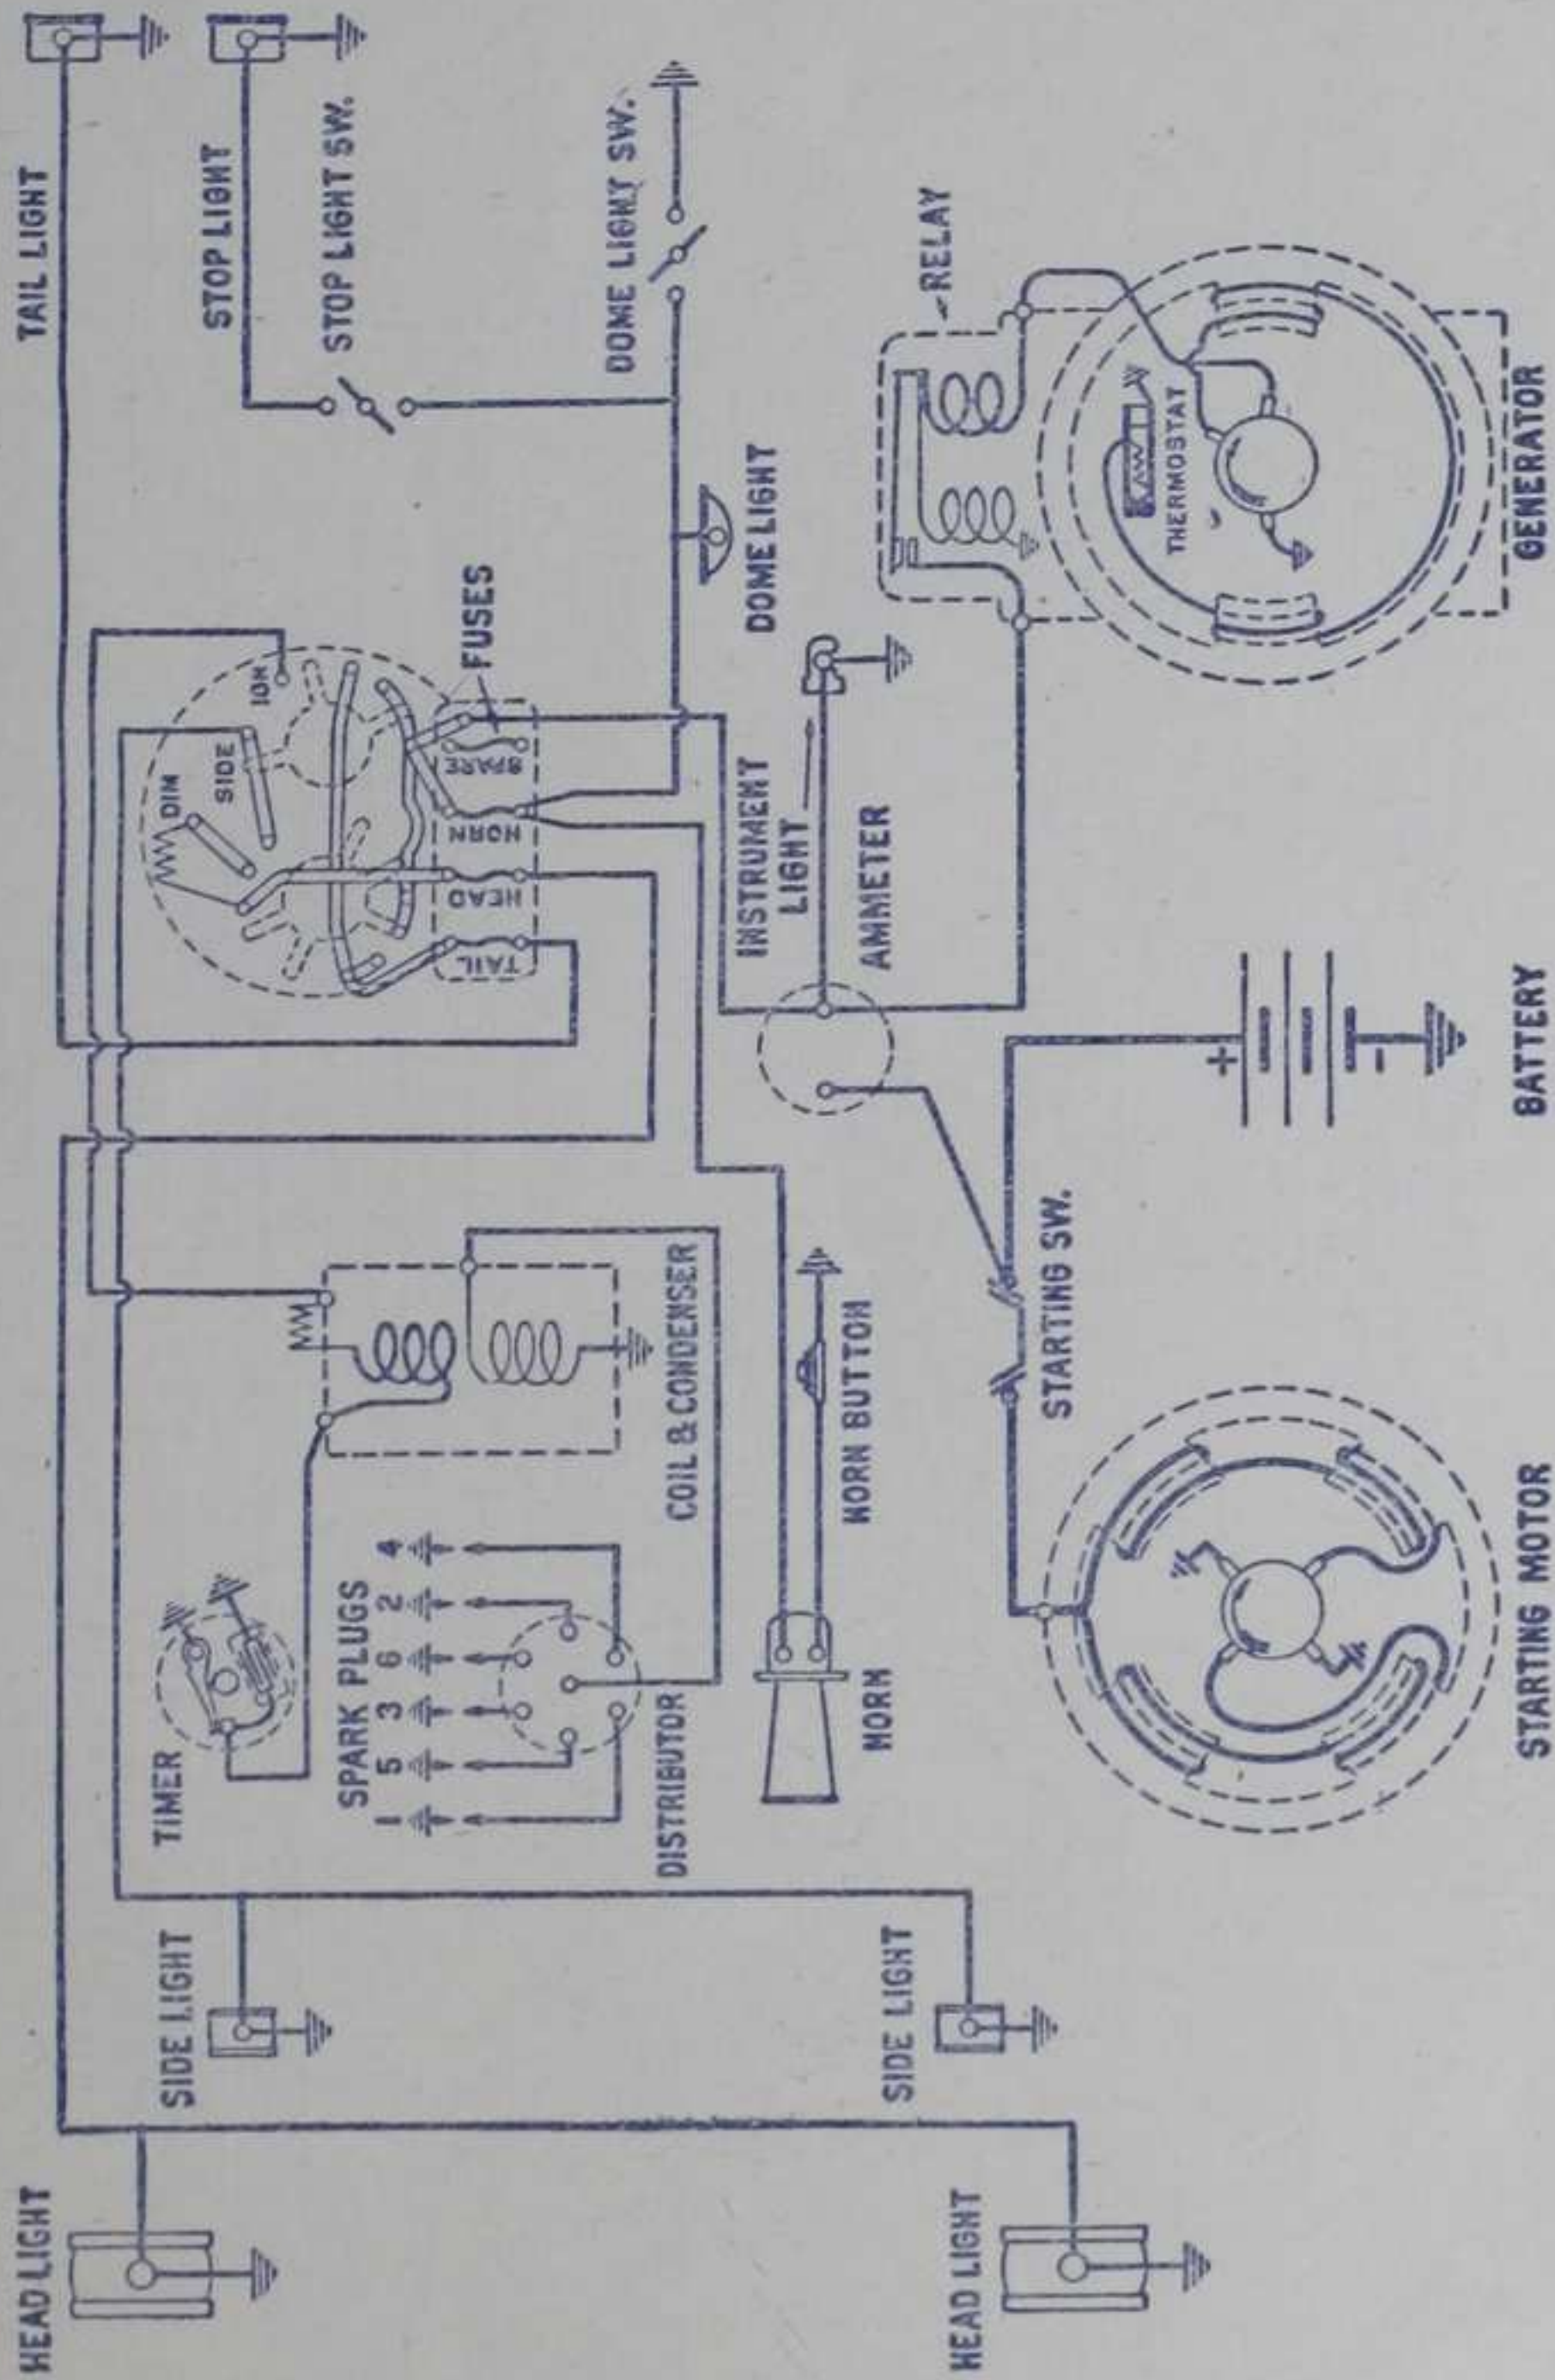

# AUTOMOBILE DIGEST WIRING DIAGRAM AJAX SIX (NASH LIGHT SIX)

OCTOBER, 1926

Courtesy Nash Motors, Kenosha, Wis.

Cut out and insert in AUTOMOBILE DIGEST Wiring Diagram binder.

## WIRING DIAGRAM

### APPERSONON 6-CYLINDER, 1925-26

OCTOBER, 1926

Courtesy Remy Electric Co., Anderson, Ind.

Cut out and insert in AUTOMOBILE DIGEST Wiring Diagram binder.