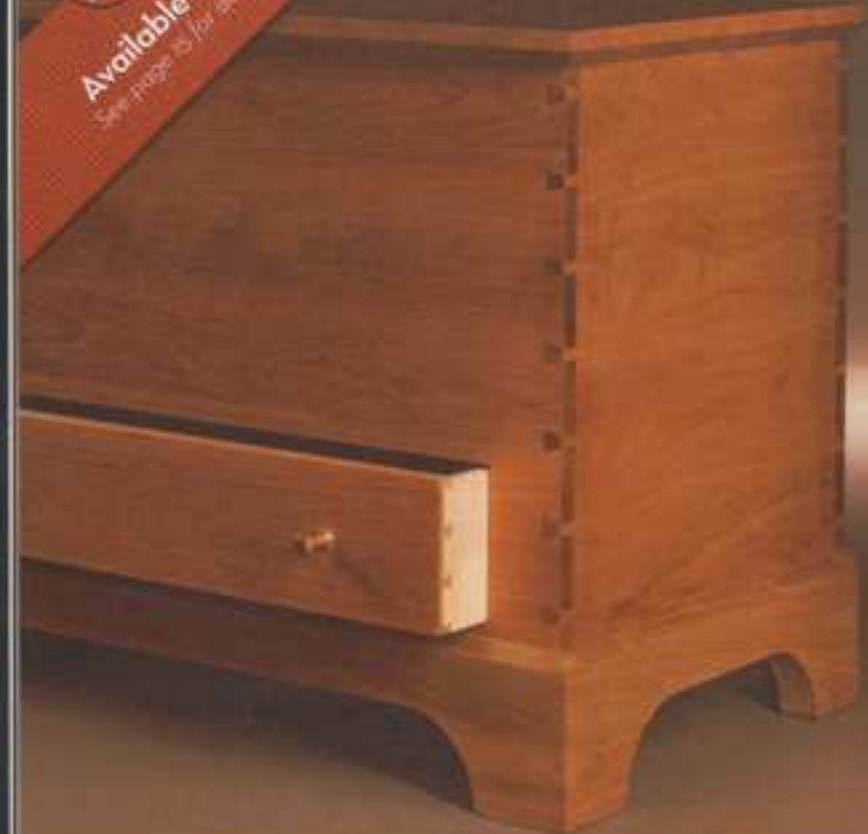

25" 31 1/4" x 20" W x 18" D **\$1,075**  
27" 33 1/4" x 21" W x 18" D **\$1,075**  
31" 37 1/4" x 21" W x 20" D **\$1,075**

**HIGH STOOL**

The deeply contoured, hand-polished cherry saddle makes this the most comfortable wooden stool ever made. Ash legs are attached to seat with wedged tenons for superior strength.

25" 25 1/4" x 20" W x 18" D **\$975**  
27" 27 1/4" x 21" W x 18" D **\$975**  
31" 31 1/4" x 21" W x 20" D **\$975**

**Available Now**  
See page 55 for details.